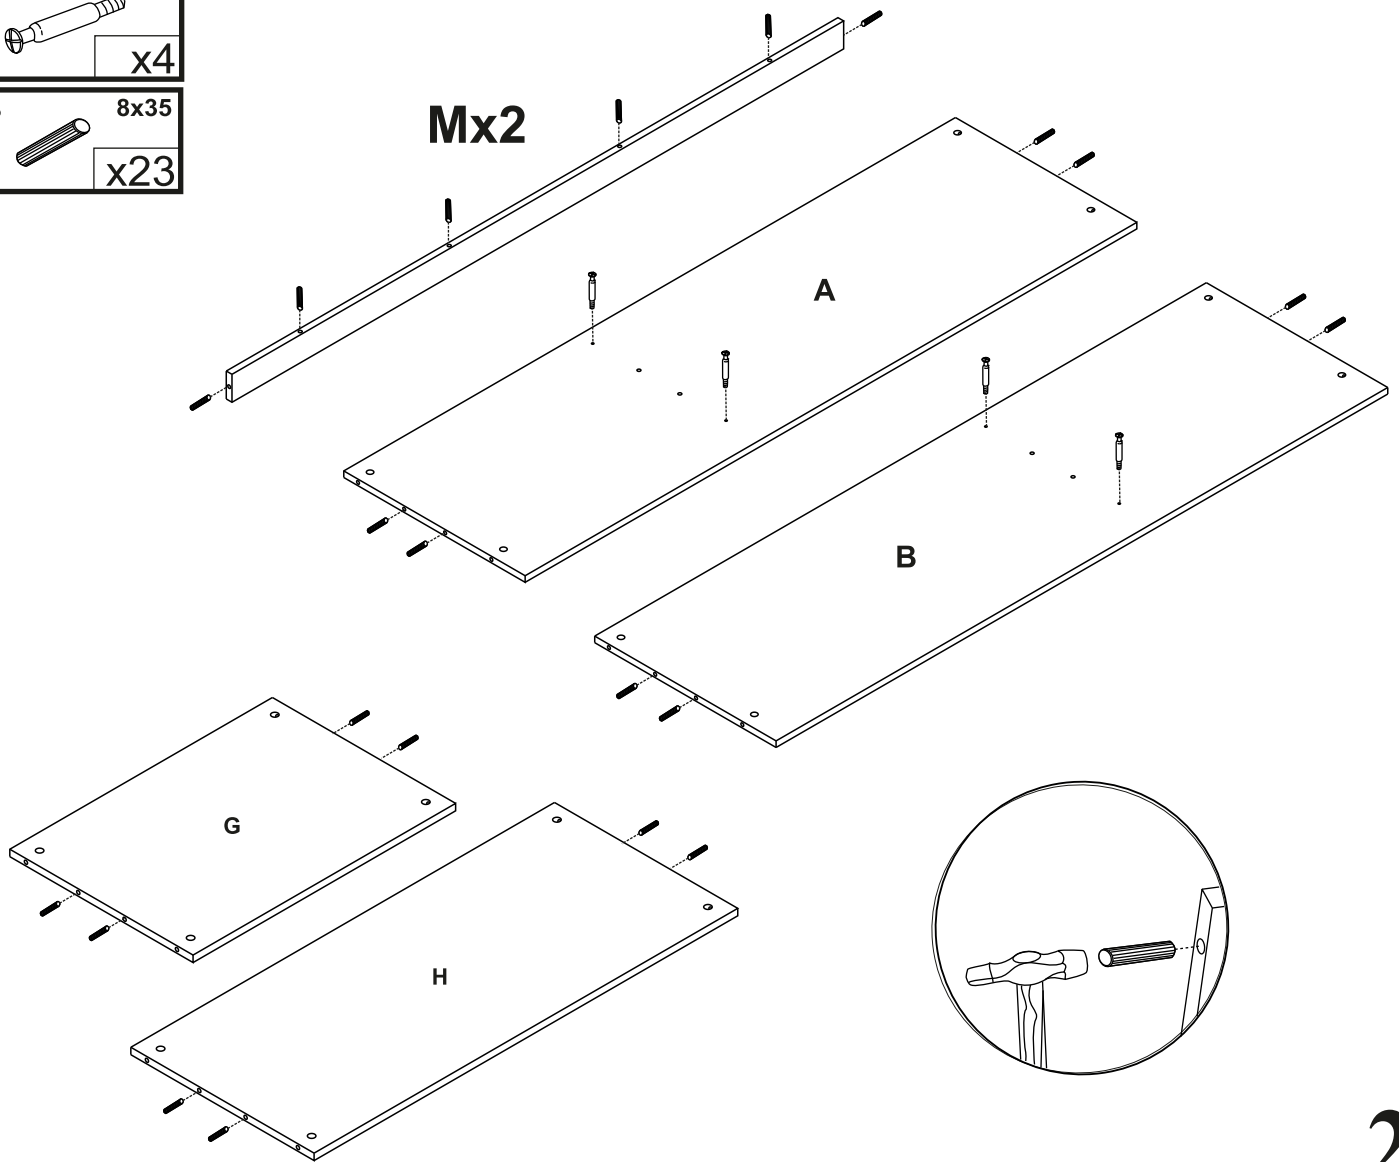

VARIO

1 x20	2 x20	3 8x35 x32	4 x20	5 x150	6 x2
7 x16	8 3,5x15 x4	9 x2	10 3,5x22 x4	35 x2	12 4x16 x24
13 3x16 x5	14 4x12 x73	25 L=1720 x1	26 L=1720 x1	29 L=2040 x3	30 L=2040 x1
16 x2	18 x2	19 x2	20 x2	21 x1	22 x1
31 x3	32 x8	33 M6x20 x2	34 M6 x2		
50 L=1045 x1					

Czas mont. - 180 min.

VARIO

1

33	M6x20	34	M6
	x2		x2
35		25	L=1720
	x2		x1

1		x4
		
3	8x35	x23
		

2

3

4

- | | | | |
|---|--------|---|-----|
| 8 | 3,5x15 | 6 | |
|  | x4 |  | x2 |
| 2 | | 4 | |
|  | x12 |  | x12 |

- | | | | |
|---|--------|---|--------|
| 25 | L=1720 | 26 | L=1720 |
|  | x1 |  | x1 |
| 13 | 3x16 | 14 | 4x12 |
|  | x5 |  | x5 |