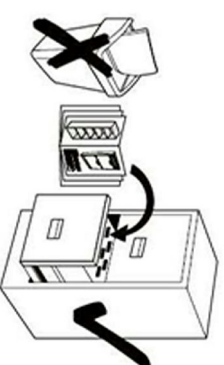

RC X4	Y X5	ZD X2	N 3x20 X3	C X12	Z X12	PC X4	NC 4x16 X2
H 6,3x13 X8	B X12	X X12	A 8x32 X12	O X2	ND 3,5x16 X18	KK X2