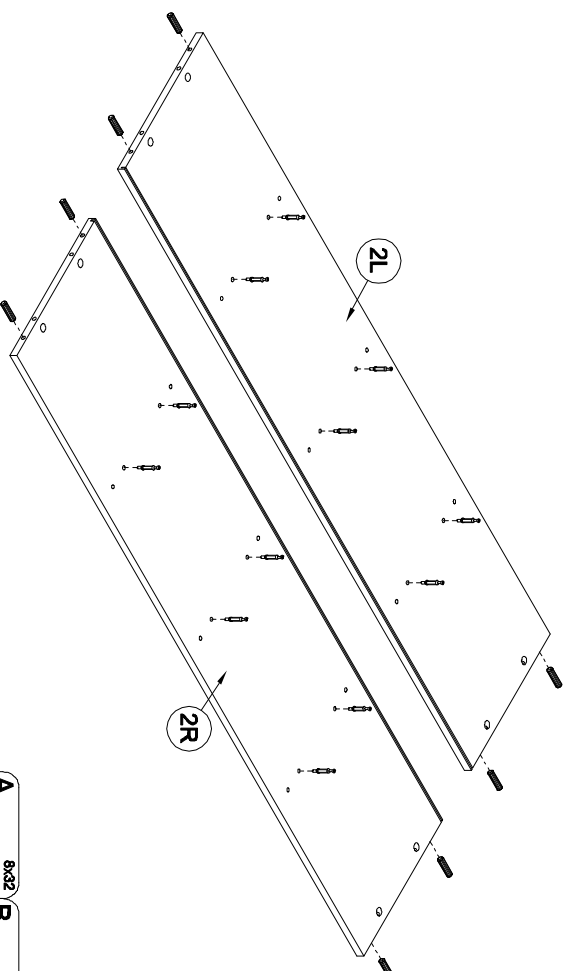

20 min.

1

A	6x32		TB		TA		N	3x20		X		Z	BUK BEECH		HD	6x30	
	X36			X1	X1	X1		X36		X16	X20	X12	BLACK WHITE	X8	X5	X5	
			ND	3.5x16		ZC		GLUE		C		Z			NGD		
	X20		X1		X1	X24	X1	X1		X20	X20	X8			X5		

2

3

4

5

6

7

8

9

10

11

12