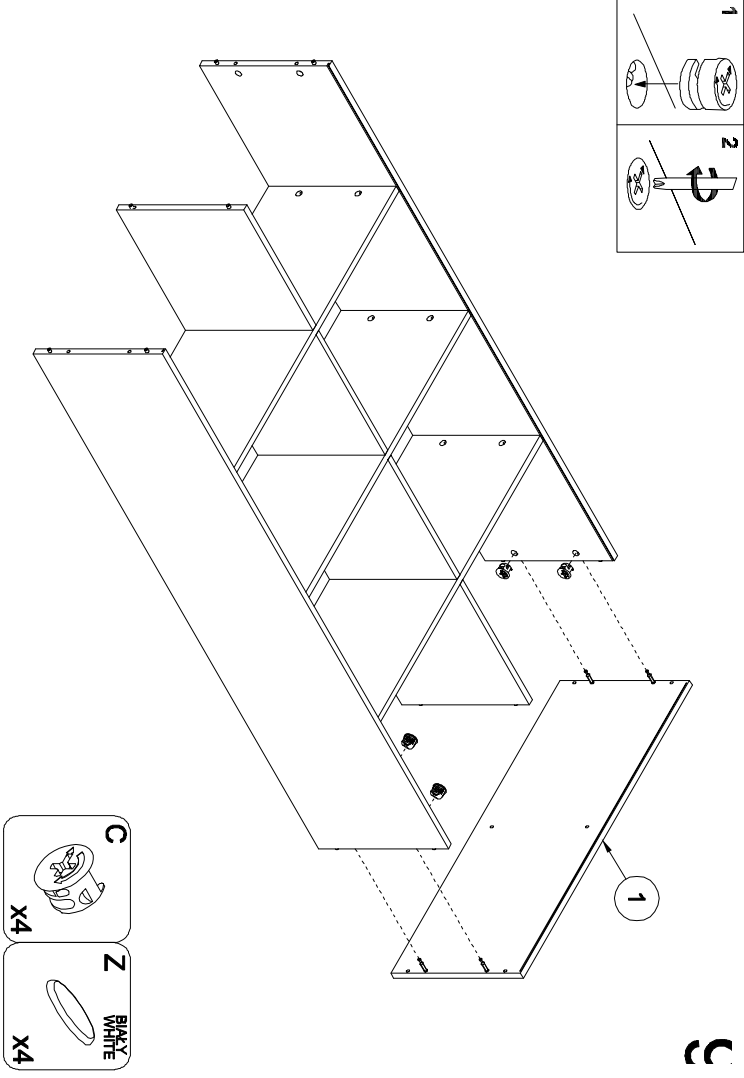

20 min.

1

A	6x32		TB		TA		N	3x20		X		Z	BUK BEECH		HD	6x30	
	X36			X1	X1	X1		X36		X16	X20	X12	BLACK WHITE	X8	X5	X5	
			ND	3.5x16		ZC		GLUE		C		Z			NGD		
	X20		X1		X1	X24	X1	X1		X20	X20	X8			X5		

2

3

4

5

6

7

8

9

10

11

12