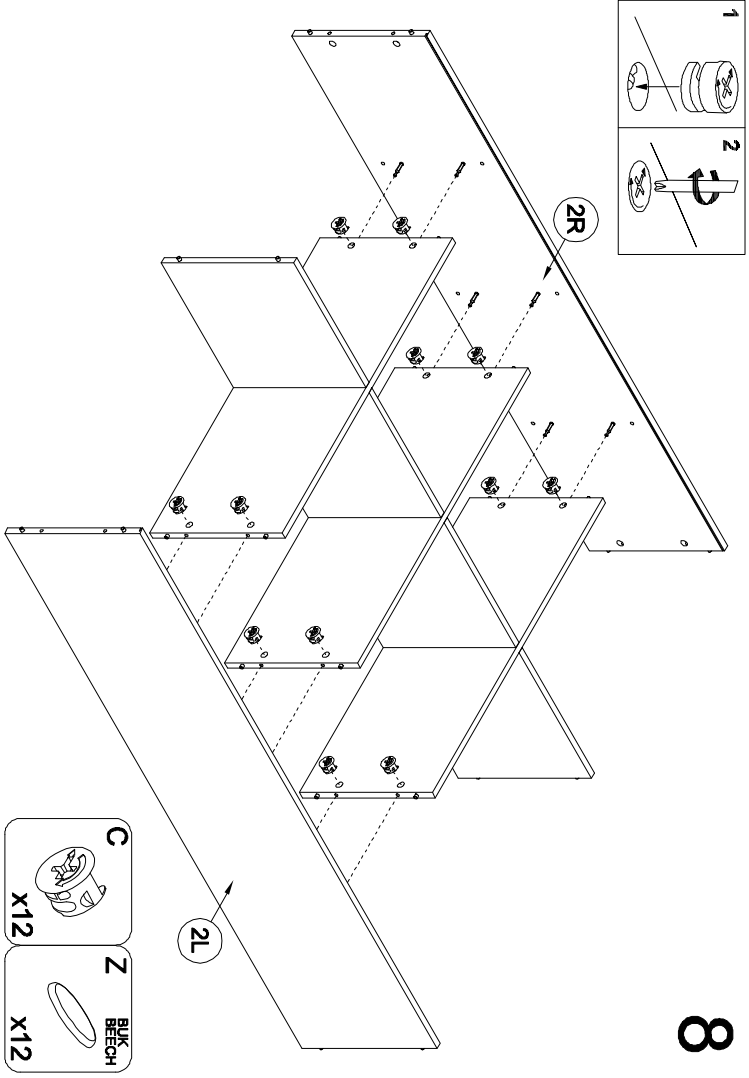

20 min.

1

A	6x32		TB		TA		N	3x20		X		Z	BUK BEECH		HD	6x30	
	X36			X1	X1	X1		X36		X16	X20	X12	BLACK WHITE	X8	X5	X5	
			ND	3.5x16		ZC		GLUE		C		Z			NGD		
	X20		X1		X1	X24	X1	X1		X20	X20	X8			X5		

2

3

4

5

6

7

8

9

10

11

12