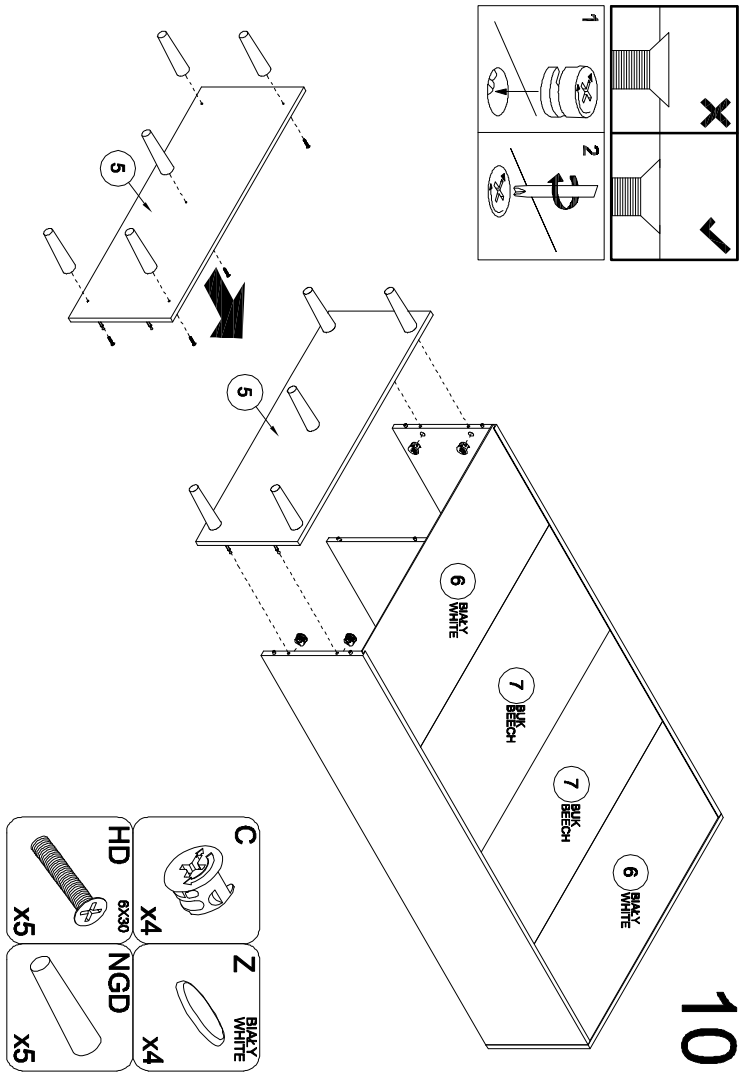

20 min.

1

A	6x32		TB		TA		N	3x20		X		Z	BUK BEECH		HD	6x30	
	X36			X1	X1	X1		X36		X16	X20	X12	BLACK WHITE	X8	X5	X5	
			ND	3.5x16		ZC		GLUE		C		Z			NGD		
	X20		X1		X1	X24	X1	X1		X20	X20	X8			X5		

2

3

4

5

6

7

8

9

10

11

12