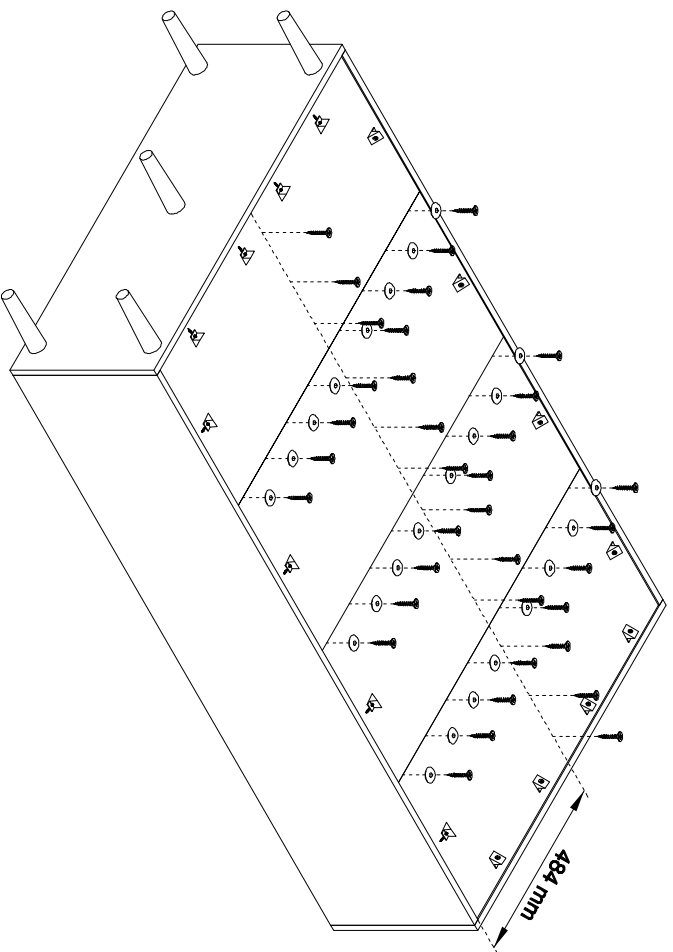

20 min.

1

A	6x32		TB		TA		N	3x20		X		Z	BUK BEECH		HD	6x30	
	X36			X1	X1	X1		X36		X16	X20	X12	BLACK WHITE	X8	X5	X5	
			ND	3.5x16		ZC		GLUE		C		Z			NGD		
	X20		X1		X1	X24	X1	X1		X20	X20	X8			X5		

2

3

4

5

6

7

8

9

10

11

12