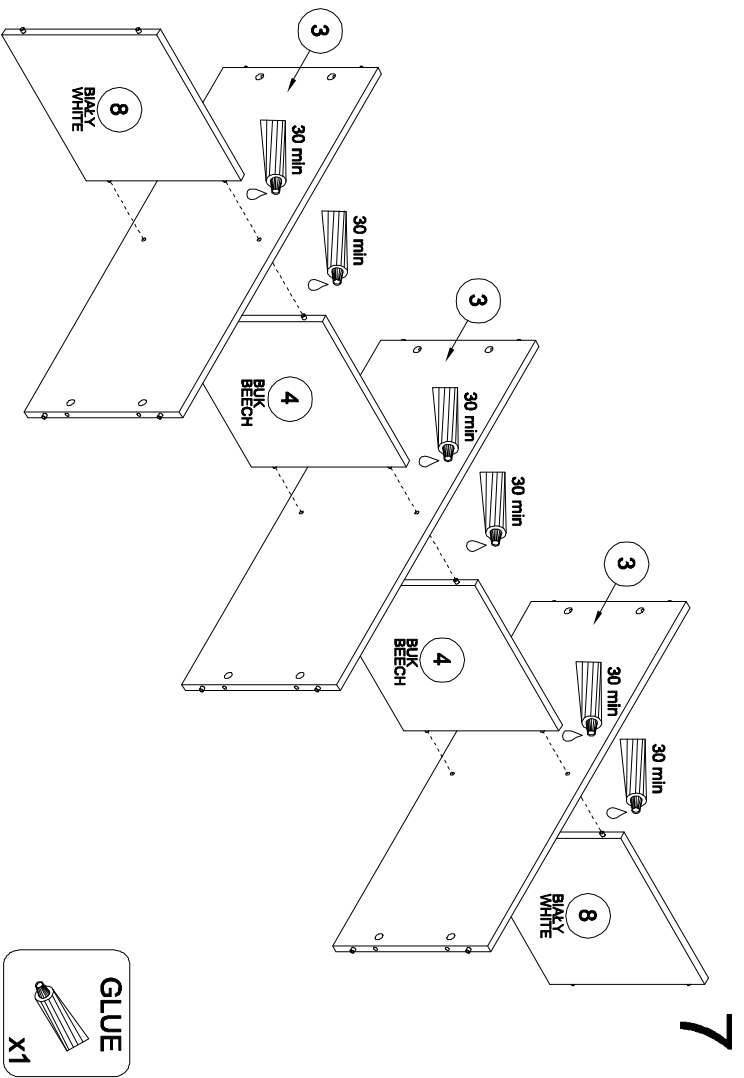

20 min.

1

A	6x32		TB		TA		N	3x20		X		Z	BUK BEECH		HD	6x30	
	X36			X1	X1	X1		X36		X16	X20	X12	BLACK WHITE	X8	X5	X5	
			ND	3.5x16		ZC		GLUE		C		Z			NGD		
	X20		X1		X1	X24	X1	X1		X20	X20	X8			X5		

2

3

4

5

6

7

8

9

10

11

12