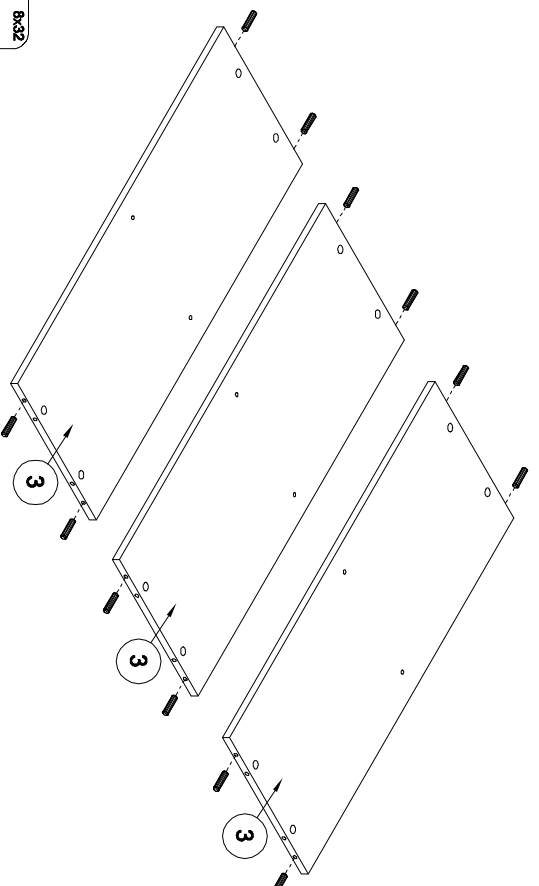

20 min.

1

A	6x32		TB		TA		N	3x20		X		Z	BUK BEECH		HD	6x30	
	X36			X1	X1	X1		X36		X16	X20	X12	BLACK WHITE	X8	X5	X5	
			ND	3.5x16		ZC		GLUE		C		Z			NGD		
	X20		X1		X1	X24	X1	X1		X20	X20	X8			X5		

2

3

4

5

6

7

8

9

10

11

12