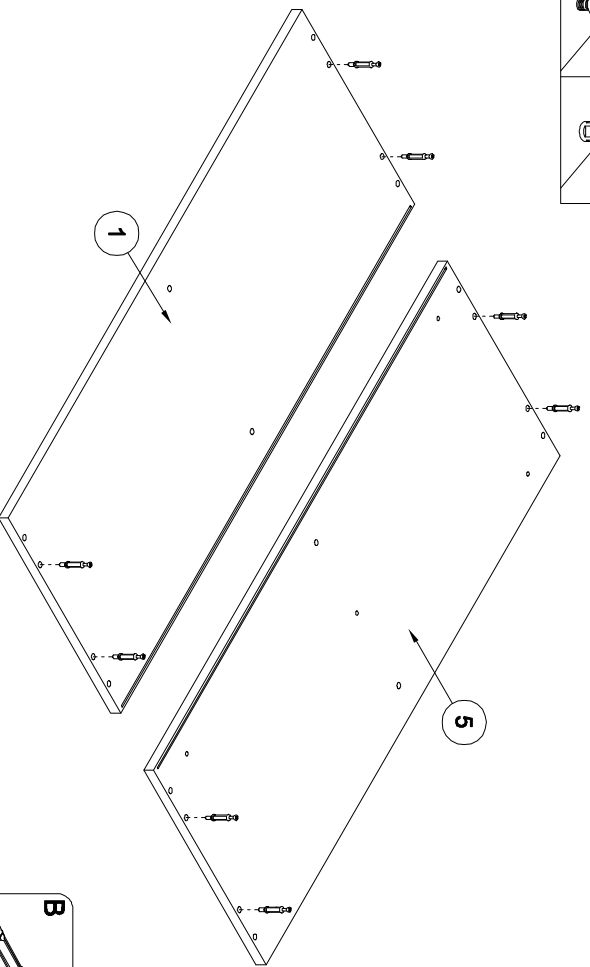

20 min.

1

A	6x32		TB		TA		N	3x20		X		Z	BUK BEECH		HD	6x30	
	X36			X1	X1	X1		X36		X16	X20	X12	BLACK WHITE	X8	X5	X5	
			ND	3.5x16		ZC		GLUE		C		Z			NGD		
	X20		X1		X1	X24	X1	X1		X20	X20	X8			X5		

2

3

4

5

6

7

8

9

10

11

12