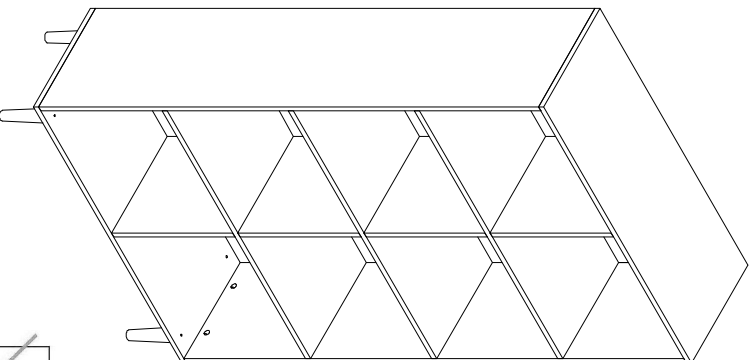

LOVELLI

LR 100