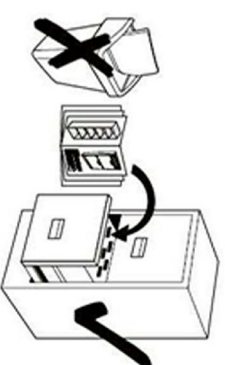

B X12		NK X2		ZB X4		C X12		Z X12		HD X4		NGD X4	
KK X1		R X2		H X4		P X2		ND X14		A X12		O X2