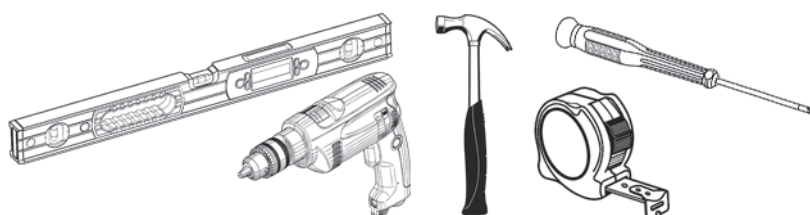

LINO LL140

K

70 min.

K1/11

K2/11

K3/11

K4/11

K5/11

K6/11

K6/11

K8/11

K7/11

K9/11

K10/11

K11/11

K1/5