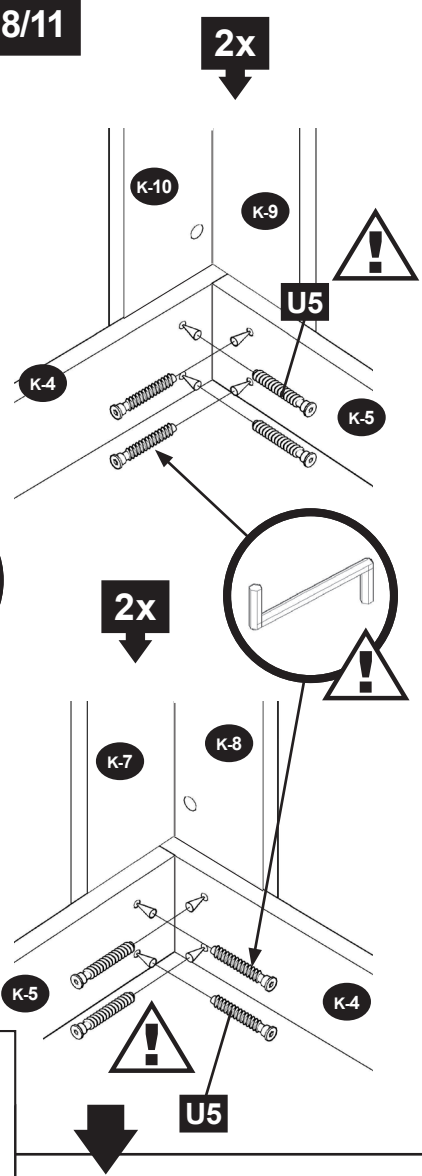

LINO LL140

K

70 min.

K1/11

K2/11

K3/11

K4/11

K5/11

K6/11

K6/11

K8/11

K7/11

K9/11

K10/11

K11/11

K1/5

K2/5

K3/5

K4/5

K5/5