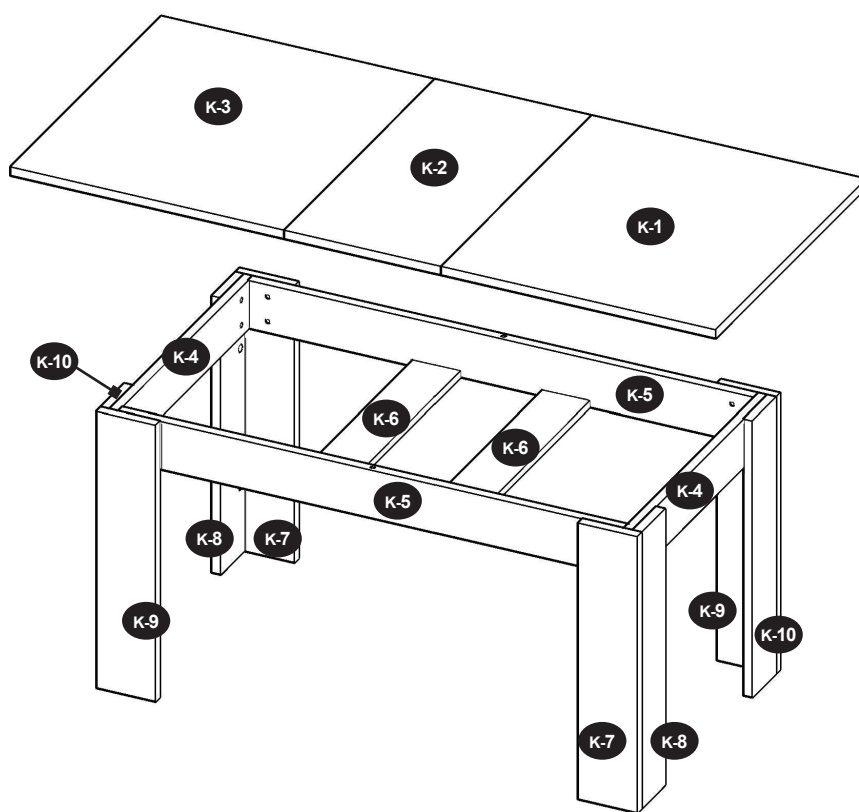

LINO LL140

K

70 min.

K1/11

K2/11

K3/11

K4/11

K5/11

K6/11

K6/11

K8/11

K7/11

K9/11

K10/11

K11/11

K1/5