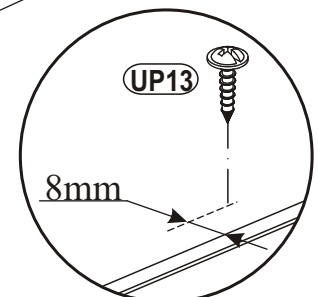

FASTEBO TYP-21

6

B11	
x4	Ø7x50

G4	
x4	

G5	
x2	

S1	
x1	

UP13	
x4